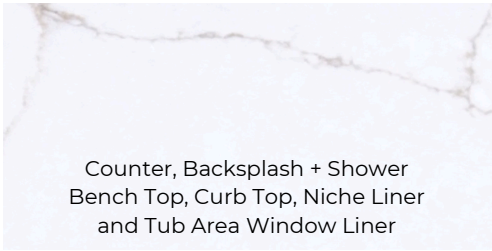

Hardwood Floor

Built-Ins Backsplash

G R E A T R O O M

All exterior and interior specifications and materials are subject to change.

Counter, Backsplash + Shower Bench Top, Curb Top, Niche Liner and Tub Area Window Liner