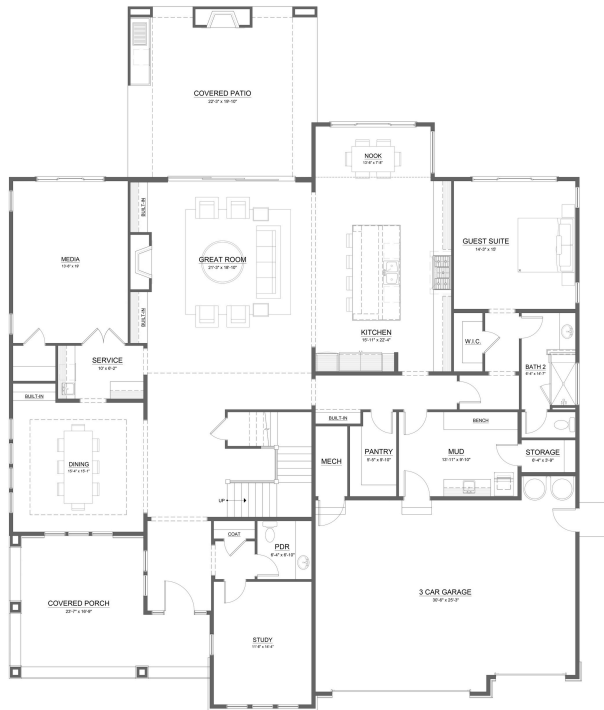

# THE SAN ANITA

**JM**  
JAYMARC  
HOMES  
*love where you live*

27 TULALIP KEY  
BELLEVUE, WA 98006

5,795 SF | 5 beds | 5 baths | 3 car garage | 2 story

MAIN FLOOR

## SECOND FLOOR

All exterior and interior specifications and materials are subject to change.

E X T E R I O R

Countertops

Backsplash

Lower, Towers and  
Island Ends Cabinets

Island + Upper  
Cabinets

Hardwood Floor

Hardwood Floor

Built-Ins Backsplash

G R E A T R O O M

All exterior and interior specifications and materials are subject to change.

Counter, Backsplash + Shower Bench Top, Curb Top, Niche Liner and Tub Area Window Liner